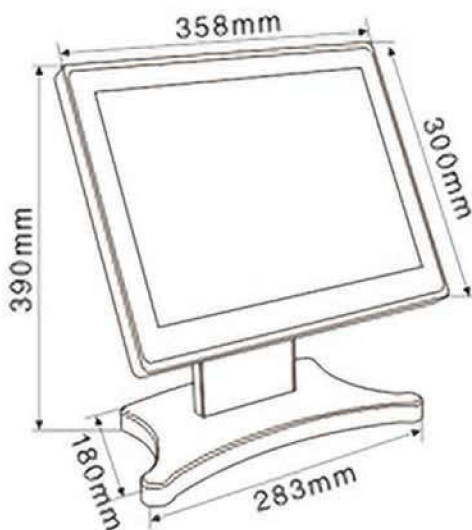

Sénégal

Dakar : 01, Avenue Pasteur, RDC Bloc Pasteur, CP. 10200, Dakar - Sénégal
Tél : +221 33 821 85 38 - Mob : +221 78 147 82 73

TPV 310 System Configuration

Model	TPV 310
Main Board	POS motherboard
CPU	Intel J1900G, 2.0GHz Quad-core Processor
Memory	2G or 4G DDRIII
Hard Disk	32G / 64G / 128G SSD
Power	External Power Supply, Input:110V-240V 50/63Hz 2A, Output: 12V DC 8A 96W MAX
Interface	6 USB ports 1 LAN port 1-2 Serial ports 1VGA port 1 Audio input (MIC) 1 Audio output
Monitor	15" Touch LVDS LED resistive touch panel, compatible with ELO touch screen Standard , Resolution: 1024*768
Customer display	Optional: VFD customer display with 2 lines,40 digits
Carton box size	445*415*225mm

Interface