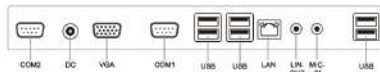

GSAN[®] TPV 311

Features

- ★ True Flat Touch Screen
- ★ Dust-proof and anti-corrosion design
- ★ Heavy metal base
- ★ Modular design for second display and MSR accessories

● ○
Black White

9.7" Display

Customer Display

MSR

Main Specification

Main Board	POS Motherboard
CPU	Intel i5
Memory	8G DDR3 / DDR4
Hard disk	128G SSD
Panel	15" 4:3 Industrial grade panel
Touch screen	Capacitive Touch
Resolution	1024*768
Power supply	Input:110V-240V 50/63Hz 2A, Output:12V DC 5A

External I/O

USB	6*USB ports
LAN	1*LAN port (10M/100M)
VGA	1*VGA
COM	1-2*Serial port
Audio	1*1 Audio input (MIC); 1* Audio output

Optional

Customer Display	VFD 2 line, 40 digits / LED 8N, 8 digits / 9.7"LED Screen, Resolution 1024*768
MSR	Track 1+2+3
WIFI	Wifi 2.4Gh
OS	Windows 7 / 8 / 10 / 11