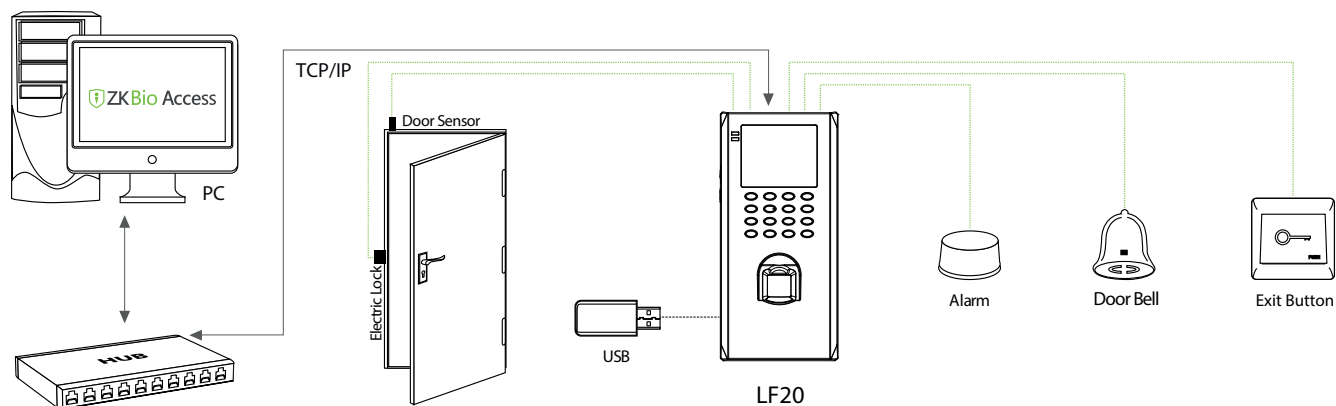

Configuration