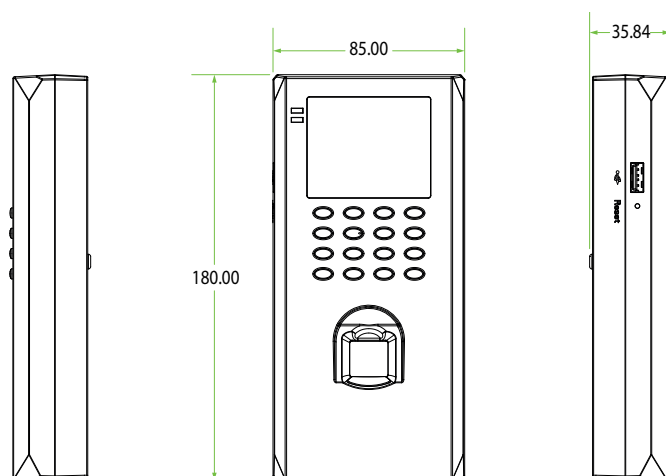

Dimensions (mm)

TUNISIE

Sfax: Av de la Liberté, Imm. El Itkan 3ème étage, B11, CP. 3027
☎(+216) 74 415 055 / 📠(+216) 74 415 044
Tunis: 7, rue du Lac Côme, Imm. Nessima, 1er étage, B1, B2 & B3
Les Berges du Lac, CP.1053. ☎(+216) 71 655 261
Sousse: Av. Yasser Arafat, Résidence Chaima, 4ème étage,
B 401, Sahloul, CP. 4054. ☎(+216) 73 368 115

ALGÉRIE

Alger: Cité 420 logements, bâtiment 17 n°1 El Hamiz, Dar
El Beida, CP. 16033, Alger
☎+213 770 947 069 / +213 770 945 731

SÉNÉGAL

Dakar: 25, Avenue Pasteur, RDC Imm. Pasteur, CP. 10200
☎+221 78 147 82 73 / +221 33 821 85 38

MAURITANIE

Nouakchott: Tavrigh-Zeina, Avenue
Mokhtar Oulf Daddah
☎+222 49 12 14 94

FRANCE

Paris: 128 Rue de la Boetie 75008
☎+33 6 17 54 78 03

asm
All Soft Multimedia