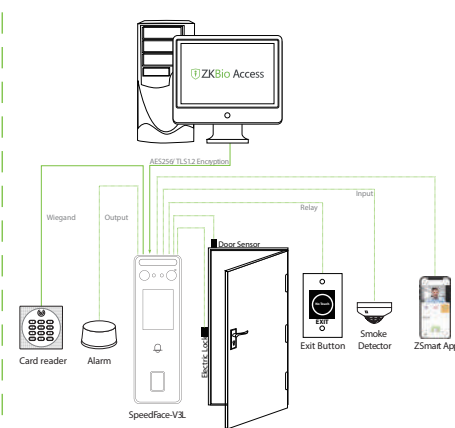

PUSH Protocol

Dimensions (mm)