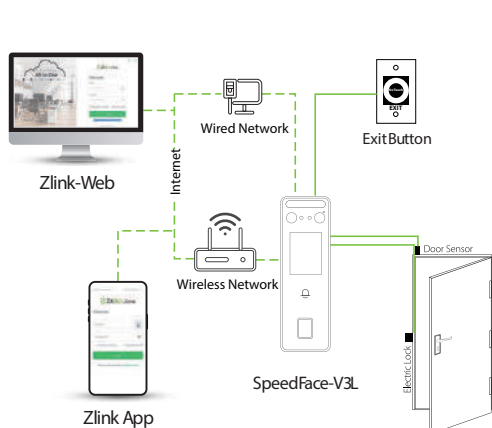

Configuration

BEST Protocol