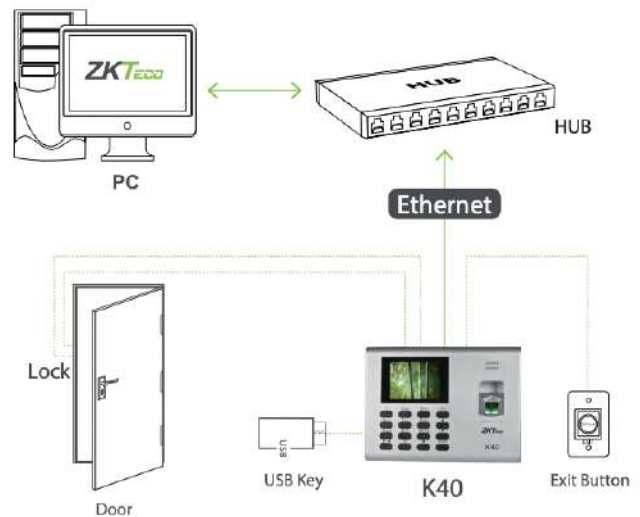

Configuration:

TUNISIE

Sfax-Siège: Av. de la Liberté, Immeuble El Itkan 3ème étage, B.11, 3027
Showroom: Route Manzel Chaker Km 2,5, Imm. Aziza, Magasin n°1,
3030 ☎ (+216) 74 415 055 📠 (+216) 74 415 044

Sousse: Av. Yasser Arafat, Résidence Chaima, 4ème étage, B 401,
Sahloul, 4054 ☎ (+216) 73 368 115

Tunis: 7, rue du Lac Côte, Imm. Nessima, 1er étage B1 & B2 et 2ème étage
B3, Les Berges du Lac 1, 1053 ☎ (+216) 71 655 261

ALGÉRIE

Alger: Cité 420 logement, Dar El Beida, 16033
☎ (+213) 551 51 02 64

SÉNÉGAL

Dakar: SICAP BAOBAB Villa N°737, à côté du rond-point
Jean-Paul Dias ☎ (+221) 33 856 98 72
☎ (+221) 78 147 82 73 / (+221) 77 348 37 30

MAURITANIE

Nouakchott: Tavrigh-Zeina, Av. Mokhtar
Oulif Daddah ☎ (+222) 49 12 14 94

FRANCE

Paris: 128 Rue de la Boetie, 75008
☎ (+33) 6 17 54 78 03