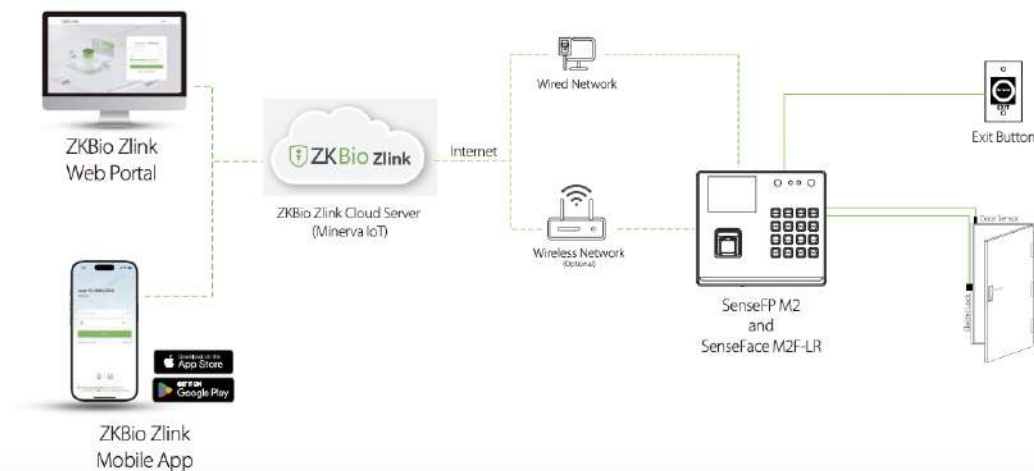

Biometric Algorithm	ZKFingerprint V13.0 (Standard) / V10.0 (Optional)	ZKFace V4.0 ZKFingerprint V13.0 (Standard) / V10.0 (Optional)
Card Type	ID Card@125 kHz (Standard) IC Card@13.56 MHz (Optional)	
Communication	TCP/IP*1 Wi-Fi (IEEE802.11b/g/n/ax) @ 2.4 GHz (Optional) USB: Type A (USB Drive Only)*1 Electric Lock*1, Door Sensor*1, Exit Button*1	
Standard Functions	ADMS, DST, Photo Capture, Event Photo Capture, Up to 14-digit User ID, Record Query, Schedule Bell, Tamper Switch Alarm, Automatic Status Switch, Multiple Authentication Methods, HTTPs / SSH Backend Access, T9 Keyboard (Input)	
Optional Functions	IC Card, Wi-Fi, Backup Battery	
Power Supply	DC 12V 3A	
Backup Battery (Optional)	2,000 mAh (Lithium Battery) Max. Operating Hours : 4 Hours Max. Standby Hours: 7 Hours Estimated Charging Time: 5 Hours	
Operating Temperature	-5°C to 45°C	
Operating Humidity	10% to 90% RH (Non-condensing)	
Dimensions	154 mm*138 mm*34 mm (L*W*H)	
Gross Weight	0.99 kg	1.03 kg
Net Weight	0.40 kg	0.43 kg
Supported Software	Mobile App: ZKBio Zlink Cloud-based Software: ZKBio Zlink On-Premise Software: ZKBio Time	
Installation	Wall-mount (Compatible with Asian Gang Box / Single Gang Box)	
Certifications	ISO14001, ISO9001, CE, FCC, RoHS	

Configuration

TUNISIE

Sfax-Siège: Av. de la Liberté, Immeuble El Itkan 3ème étage, B.11, 3027
Showroom: Route Manzel Chaker Km 2,5, Imm. Aziza, Magasin n°1,
3030 ☎ (+216) 74 415 055 📠 (+216) 74 415 044

Sousse: Av. Yasser Arafat, Résidence Chaima, 4ème étage, B 401,
Sahloul, 4054 ☎ (+216) 73 368 115

Tunis: 7, rue du Lac Côme, Imm. Nessima, 1er étage B1 & B2 et 2ème étage
B3, Les Berges du Lac 1, 1053 ☎ (+216) 71 655 261

ALGÉRIE

Alger: Cité 420 logement, Dar El Beida, 16033
☎ (+213) 551 51 02 64

SÉNÉGAL

Dakar: SICAP BAOBAB Villa N°737, à côté du rond-point
Jean-Paul Dias ☎ (+221) 33 856 98 72
☎ (+221) 78 147 82 73 / (+221) 77 348 37 30

MAURITANIE

Nouakchott: Tavrigh-Zeina, Av. Mokhtar
Oulif Daddah ☎ (+222) 49 12 14 94

FRANCE

Paris: 128 Rue de la Boetie, 75008
☎ (+33) 6 17 54 78 03