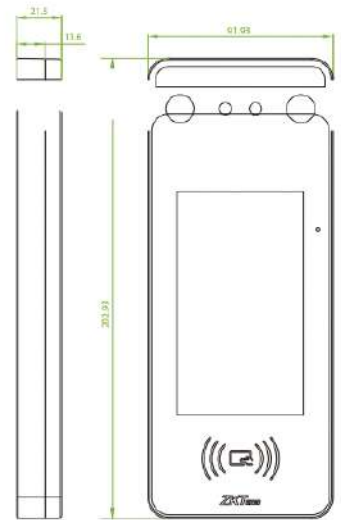

Dimensions (mm)

TUNISIE

Sfax-Siège: Av. de la Liberté, Immeuble El Itkan 3ème étage, B.11, 3027
Showroom: Route Manzel Chaker Km 2,5, Imm. Aziza, Magasin n°1,
3030 ☎ (+216) 74 415 055 📠 (+216) 74 415 044

Sousse: Av. Yasser Arafat, Résidence Chaima, 4ème étage, B 401,
Sahloul, 4054 ☎ (+216) 73 368 115

Tunis: 7, rue du Lac Côme, Imm. Nessima, 1er étage B1 & B2 et 2ème étage
B3, Les Berges du Lac 1, 1053 ☎ (+216) 71 655 261

ALGÉRIE

Alger: Cité 420 logement, Dar El Beida, 16033
☎ (+213) 551 51 02 64

SÉNÉGAL

Dakar: SICAP BAOBAB Villa N°737, à côté du rond-point
Jean-Paul Dias ☎ (+221) 33 856 98 72
☎ (+221) 78 147 82 73 / (+221) 77 348 37 30

MAURITANIE

Nouakchott: Tavrigh-Zeina, Av. Mokhtar
Oulif Daddah ☎ (+222) 49 12 14 94

FRANCE

Paris: 128 Rue de la Boetie, 75008
☎ (+33) 6 17 54 78 03