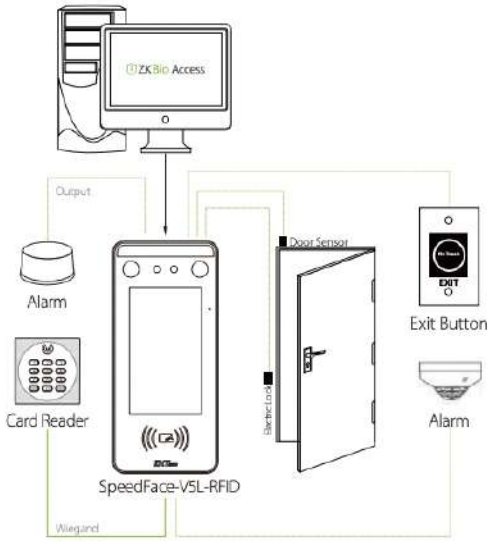

FRANCE

Paris: 128 Rue de la Boetie, 75008
☎ (+33) 6 17 54 78 03

Working Humidity	10% to 90%
Working Temperature	-10°C to 45°C
Dimensions (W*H*D)	91.93*202.93*21.5mm
Supported Software	ZKBioAccess

Configuration